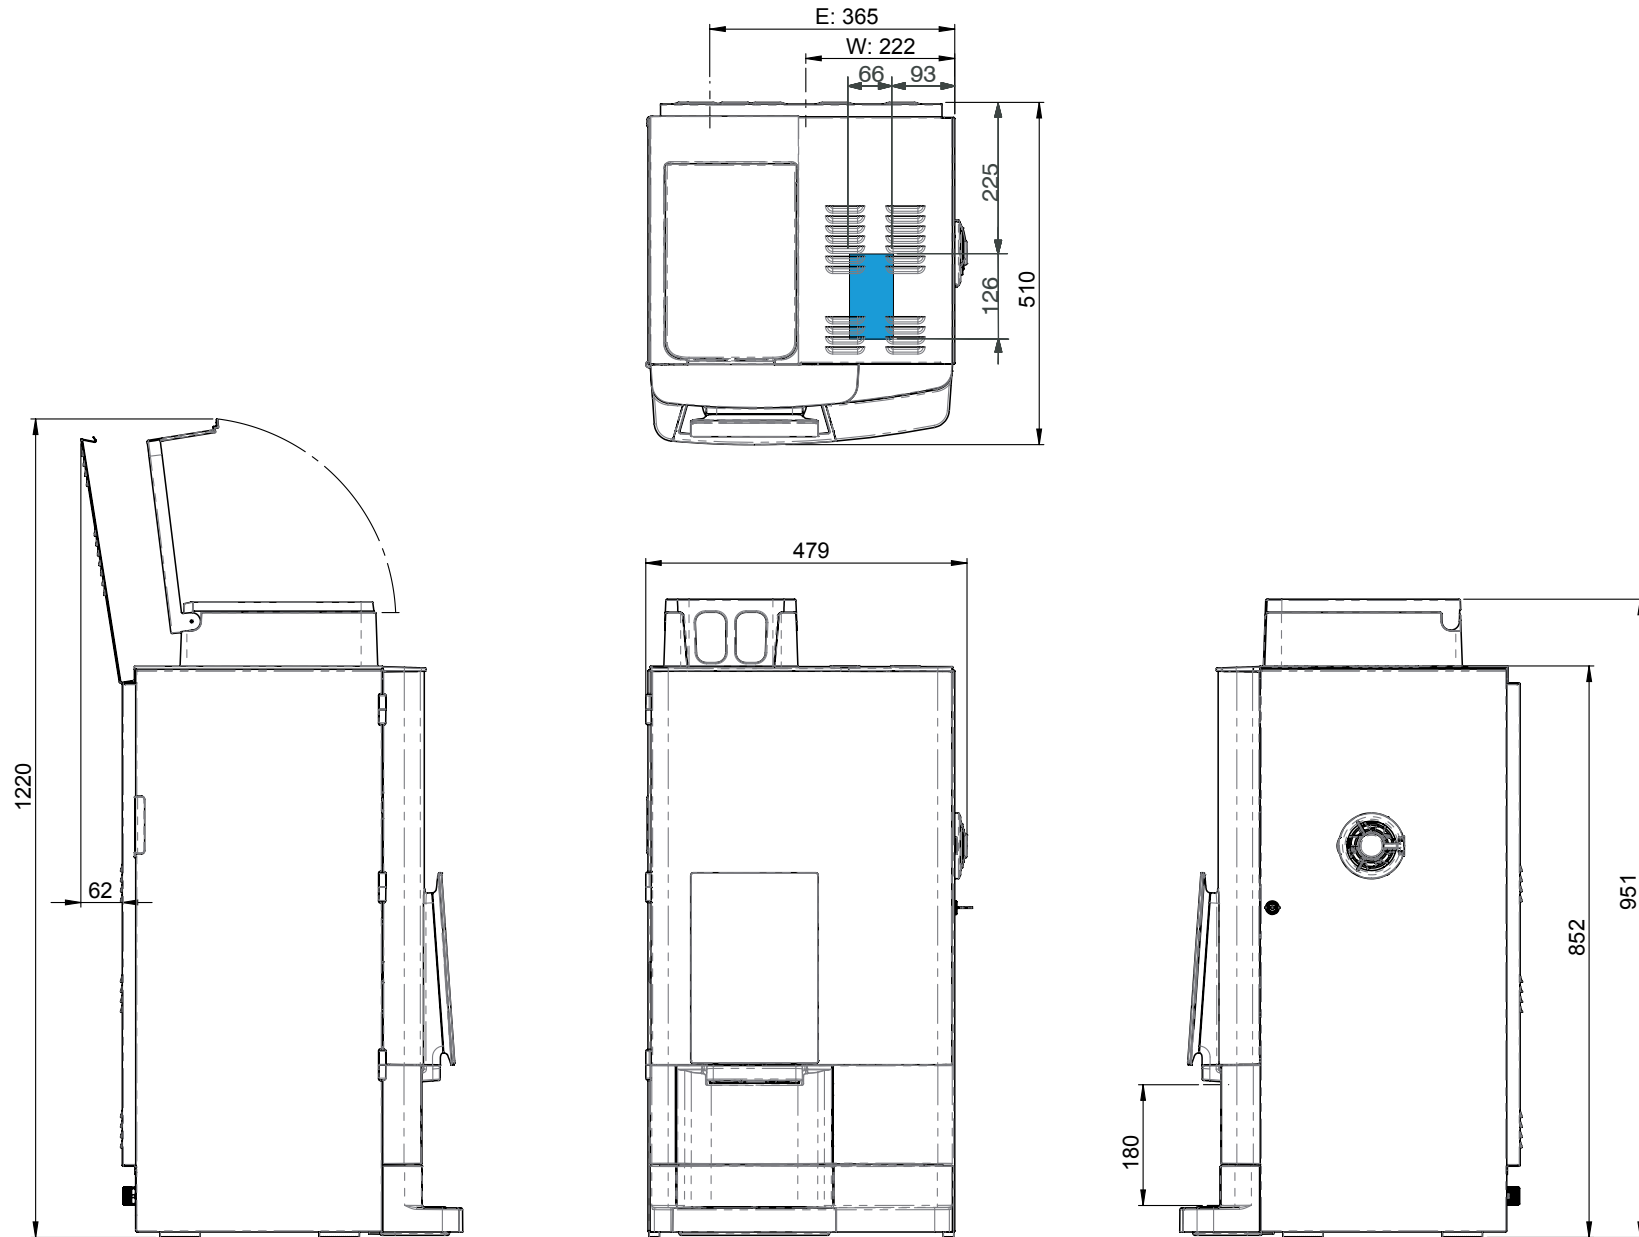

**FreshGround XL 233 (mm)**

**FreshGround XL 233 (inches)**